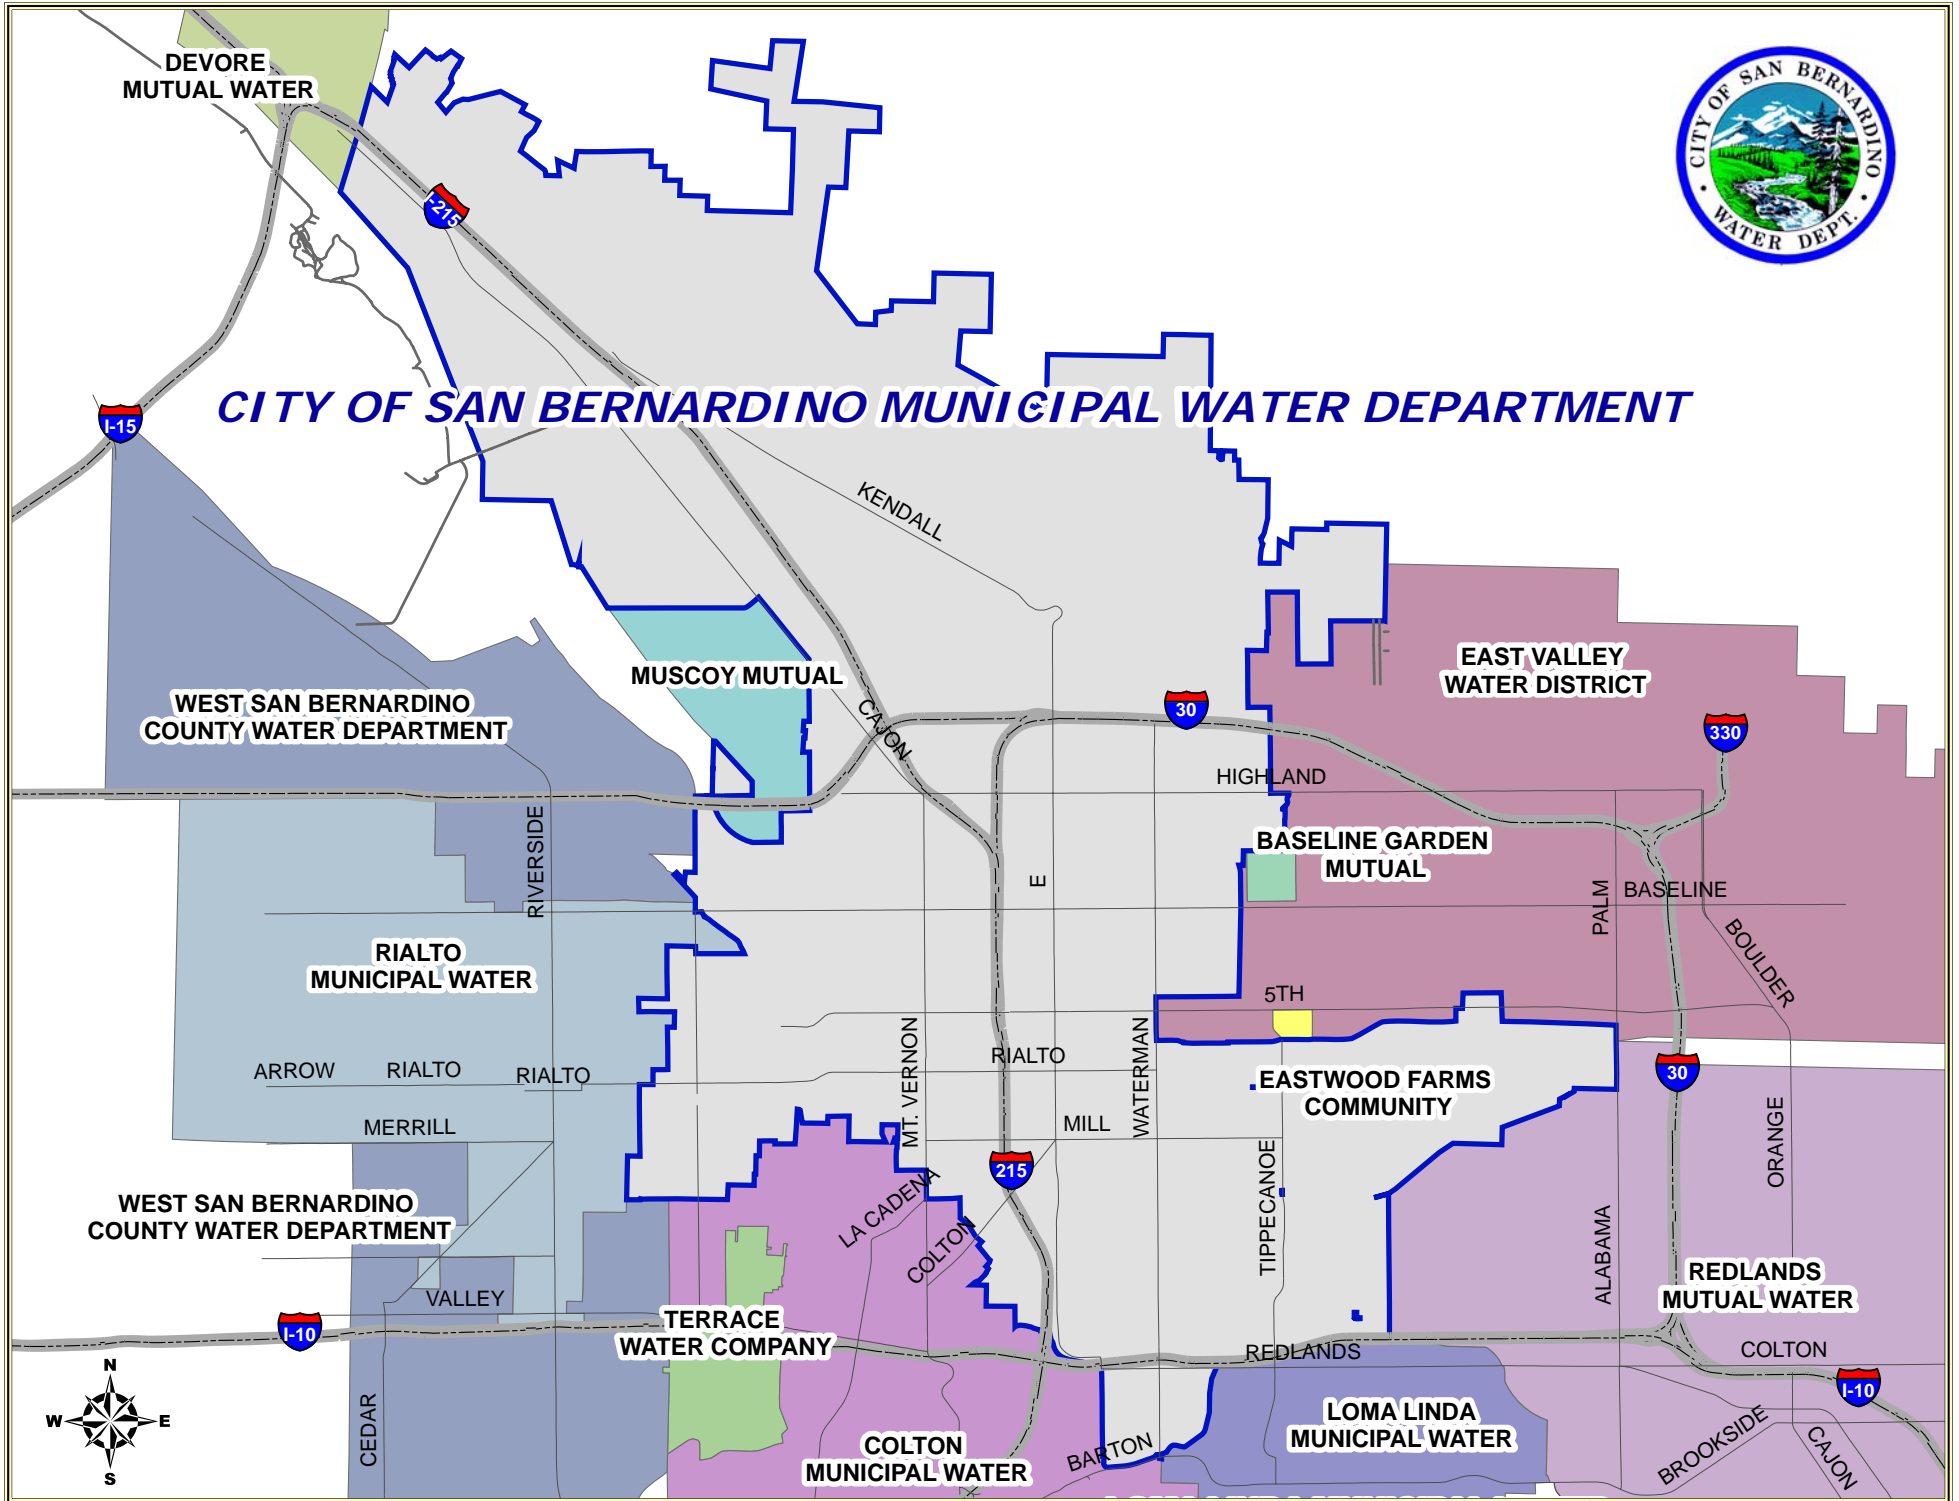

CITY OF SAN BERNARDINO MUNICIPAL WATER DEPARTMENT

DEVORE
MUTUAL WATER

WEST SAN BERNARDINO
COUNTY WATER DEPARTMENT

MUSCOY MUTUAL

EAST VALLEY
WATER DISTRICT

RIALTO
MUNICIPAL WATER

BASELINE GARDEN
MUTUAL

WEST SAN BERNARDINO
COUNTY WATER DEPARTMENT

EASTWOOD FARMS
COMMUNITY

TERRACE
WATER COMPANY

COLTON
MUNICIPAL WATER

LOMA LINDA
MUNICIPAL WATER

REDLANDS
MUTUAL WATER